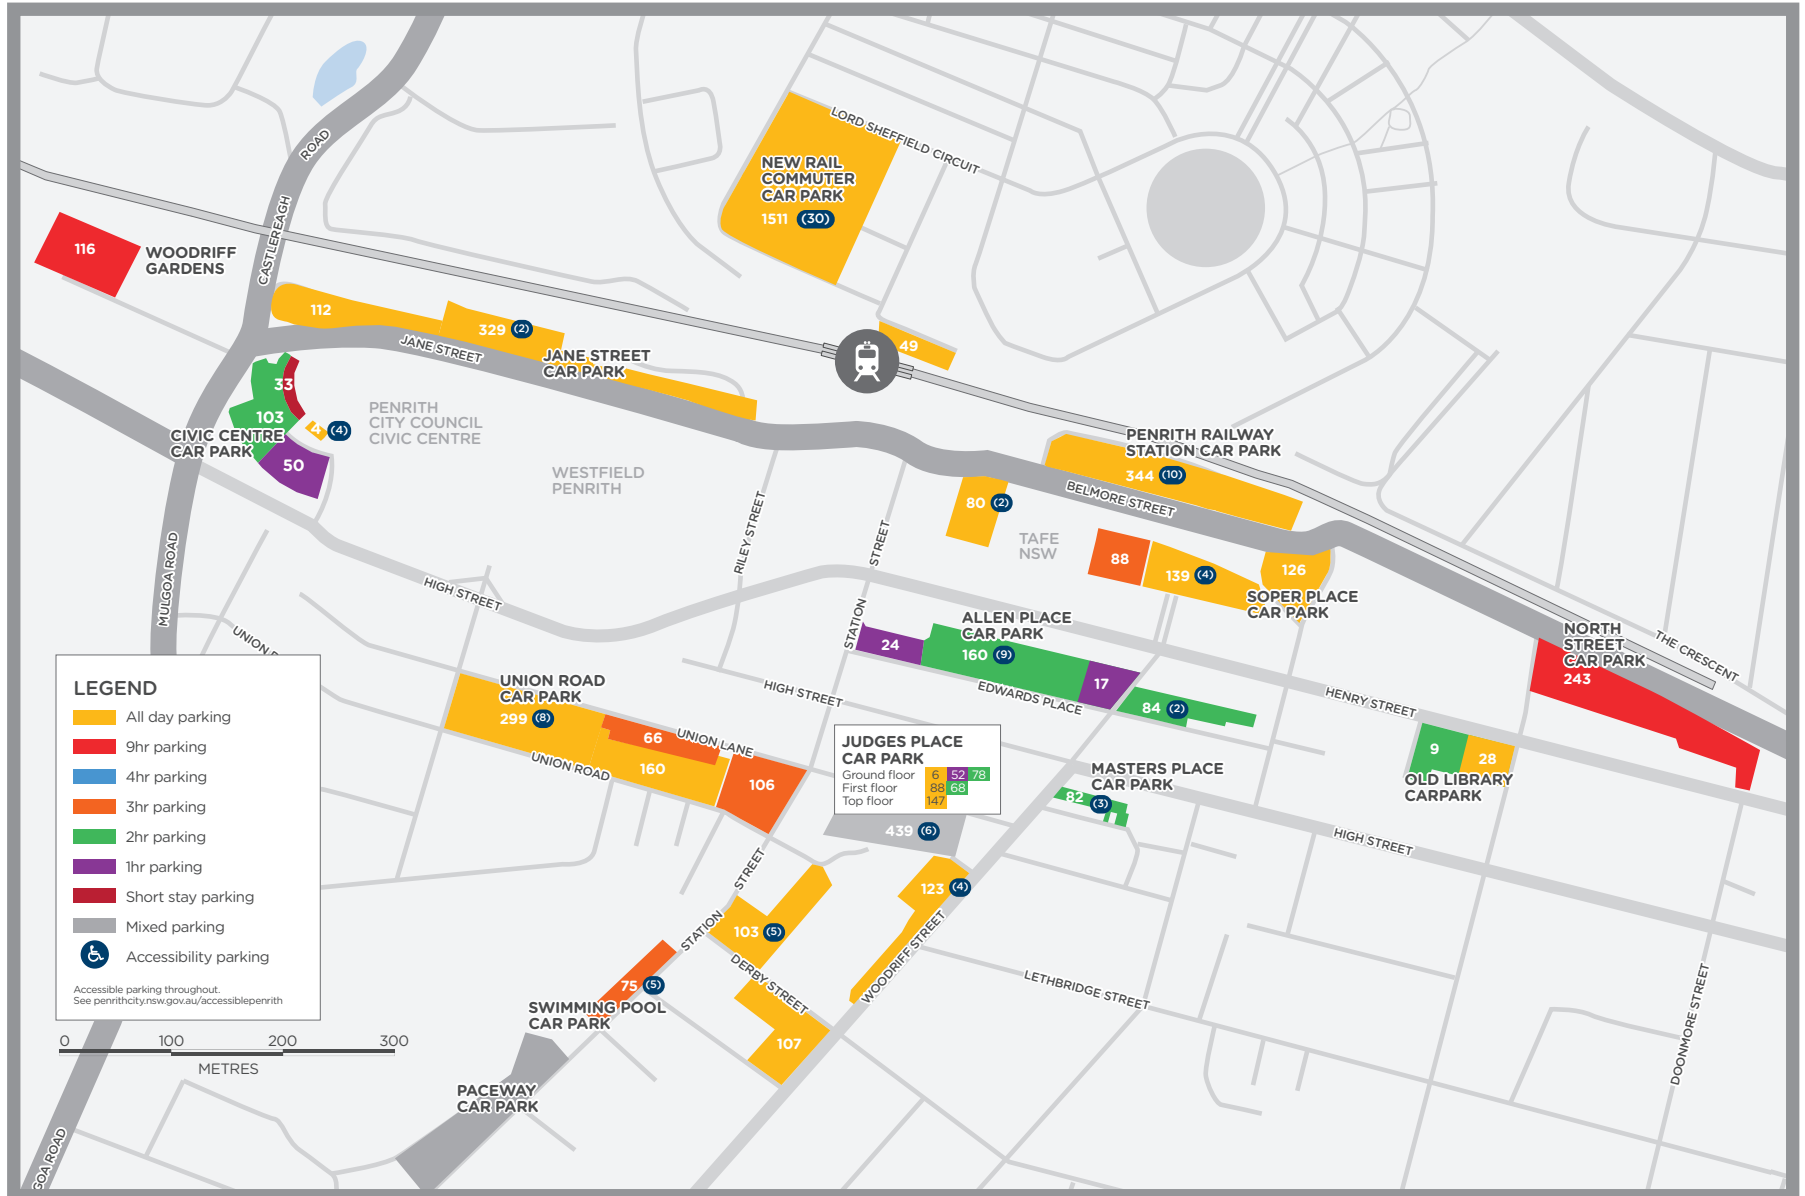

PENRITH CITY CENTRE OFF-STREET PUBLIC CAR PARK LOCATIONS UPDATED MAY 2019

LEGEND

- All day parking
- 9hr parking
- 4hr parking
- 3hr parking
- 2hr parking
- 1hr parking
- Short stay parking
- Mixed parking
- ♿ Accessibility parking

PACEWAY CAR PARK

Open 7 days:
7am - 9pm
(excluding Wednesday)

Wednesday:
2pm - 9pm

Parking may not be available during special events held at the Paceway.

JUDGES PLACE CAR PARK		
Ground floor	6	52
First floor	88	68
Top floor	147	78