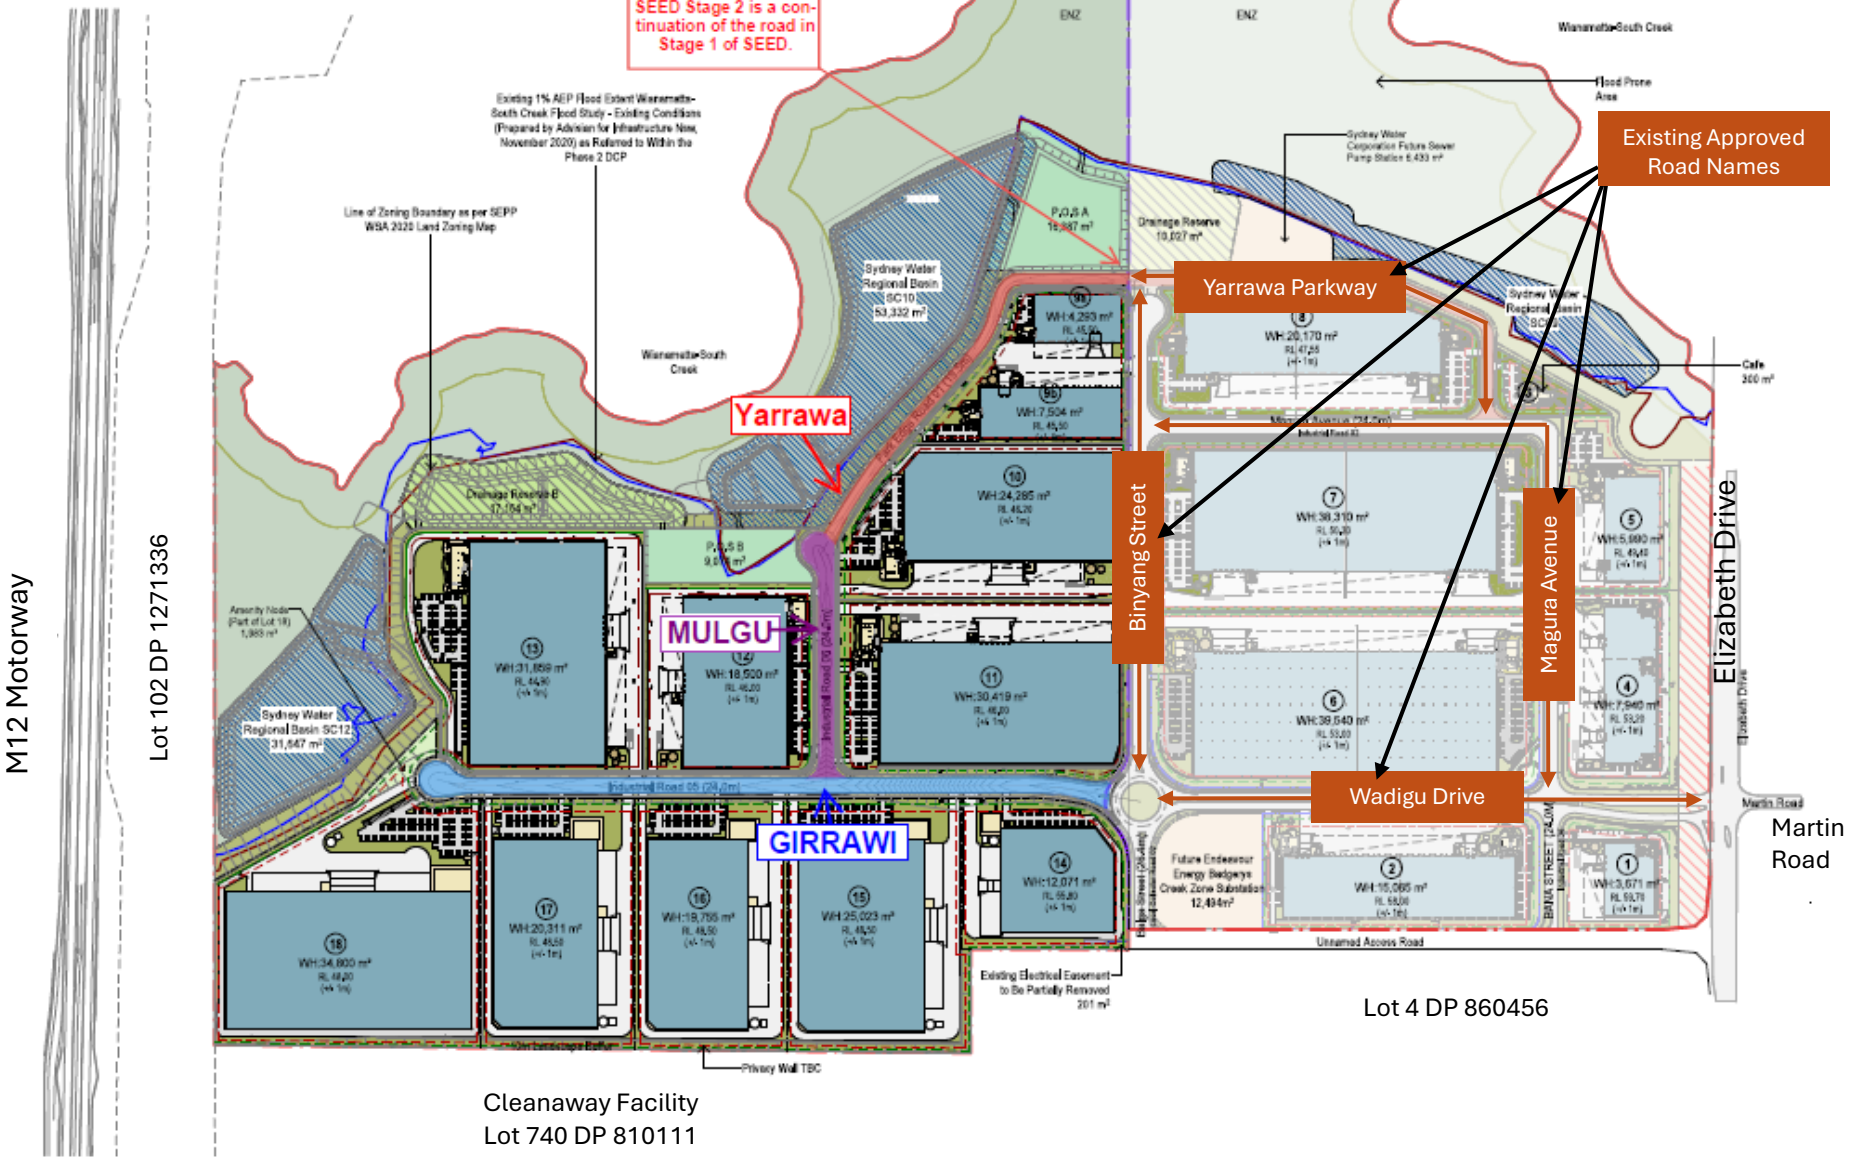

SEED Stage 2
LOT 741 DP 810111

SEED Stage 1
LOT 100 DP 1283398
STAGE 1A SSD-19618251
STAGE 1B SSD-99079487

Yarrowa Parkway in SEED Stage 2 is a continuation of the road in Stage 1 of SEED.

Existing Approved Road Names

Yarrowa Parkway

Binyang Street

Magura Avenue

Wadigu Drive

Elizabeth Drive

Martin Road

M12 Motorway

Lot 102 DP 1271336

Cleanaway Facility
Lot 740 DP 810111

Lot 4 DP 860456

Liverpool City Council LGA