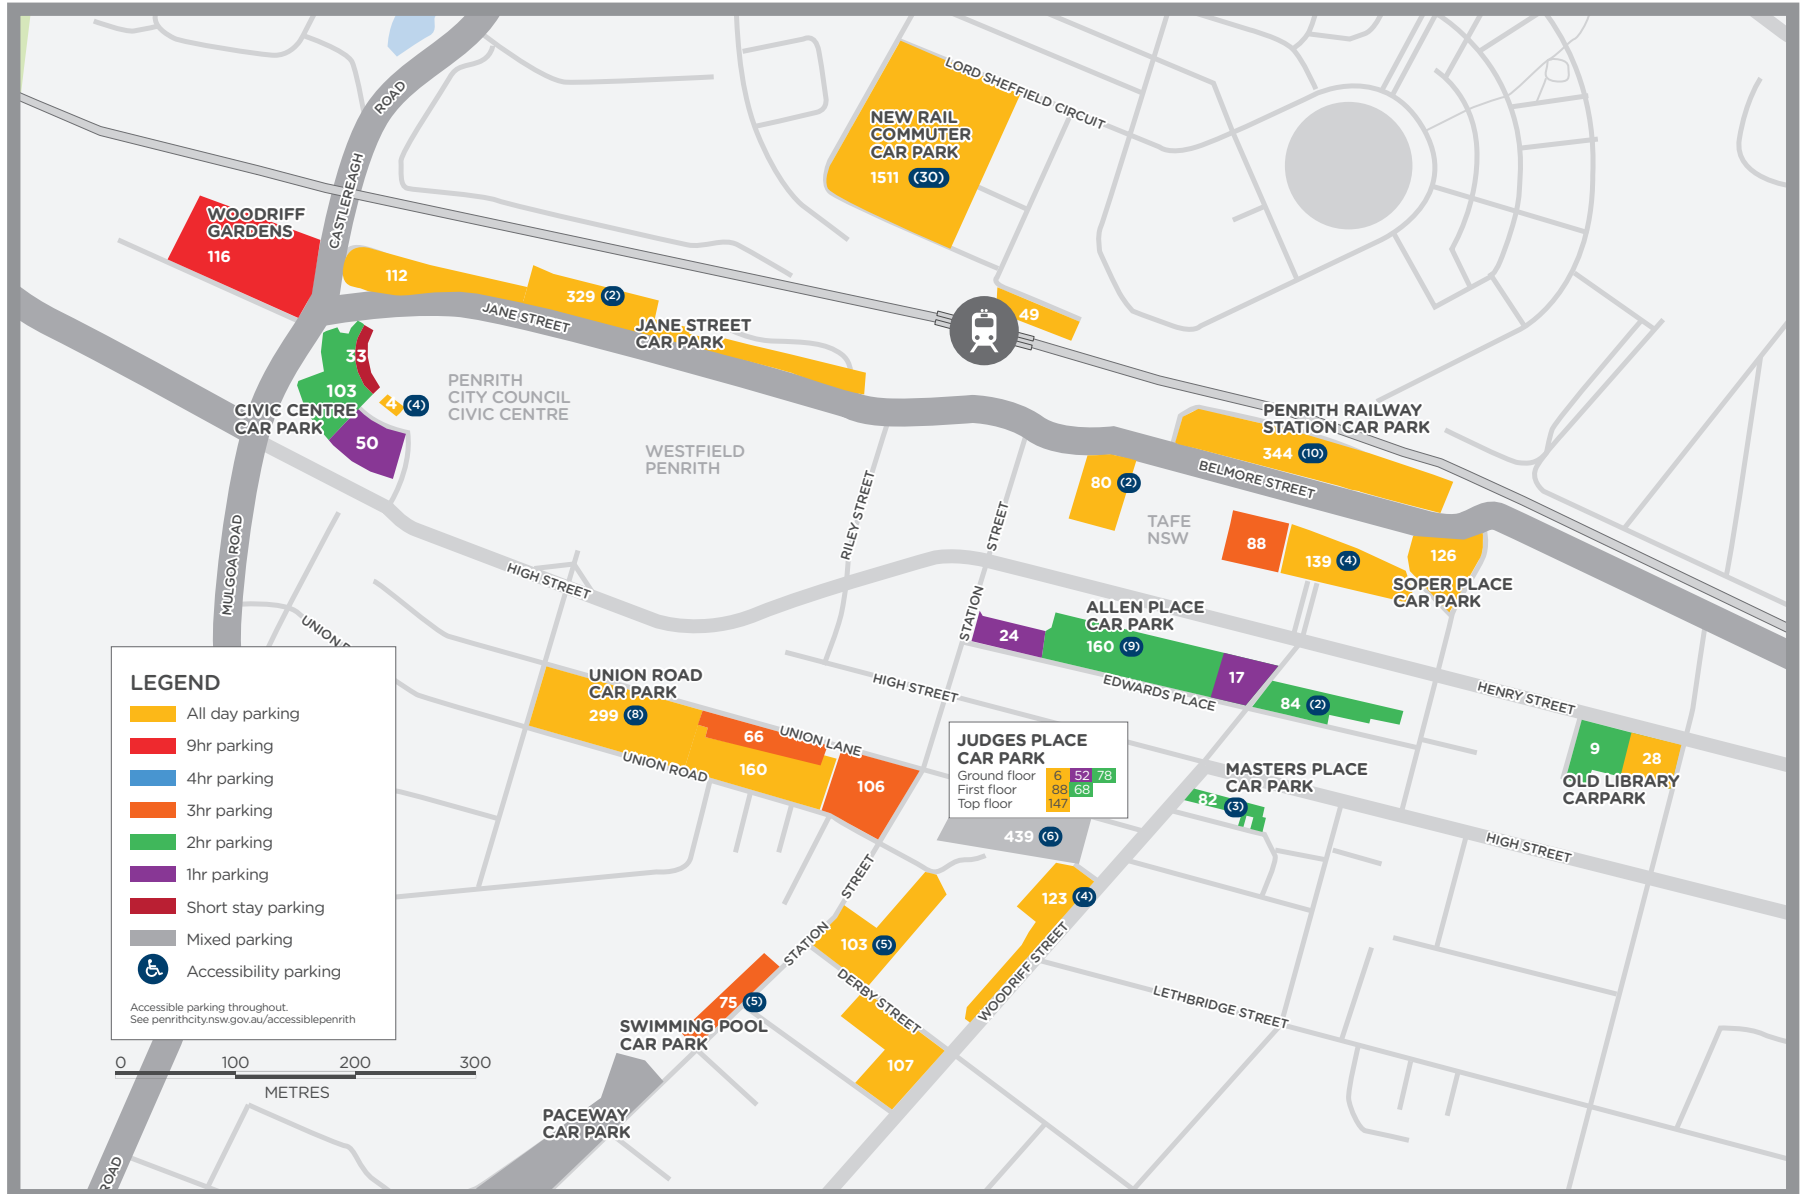

PENRITH CITY CENTRE OFF-STREET PUBLIC CAR PARK LOCATIONS UPDATED MARCH 2018

PACEWAY CAR PARK

Open 7 days:

7am - 9pm
(excluding Wednesday)

Wednesday:

2pm - 9pm

Parking may not be available during special events held at the Paceway.