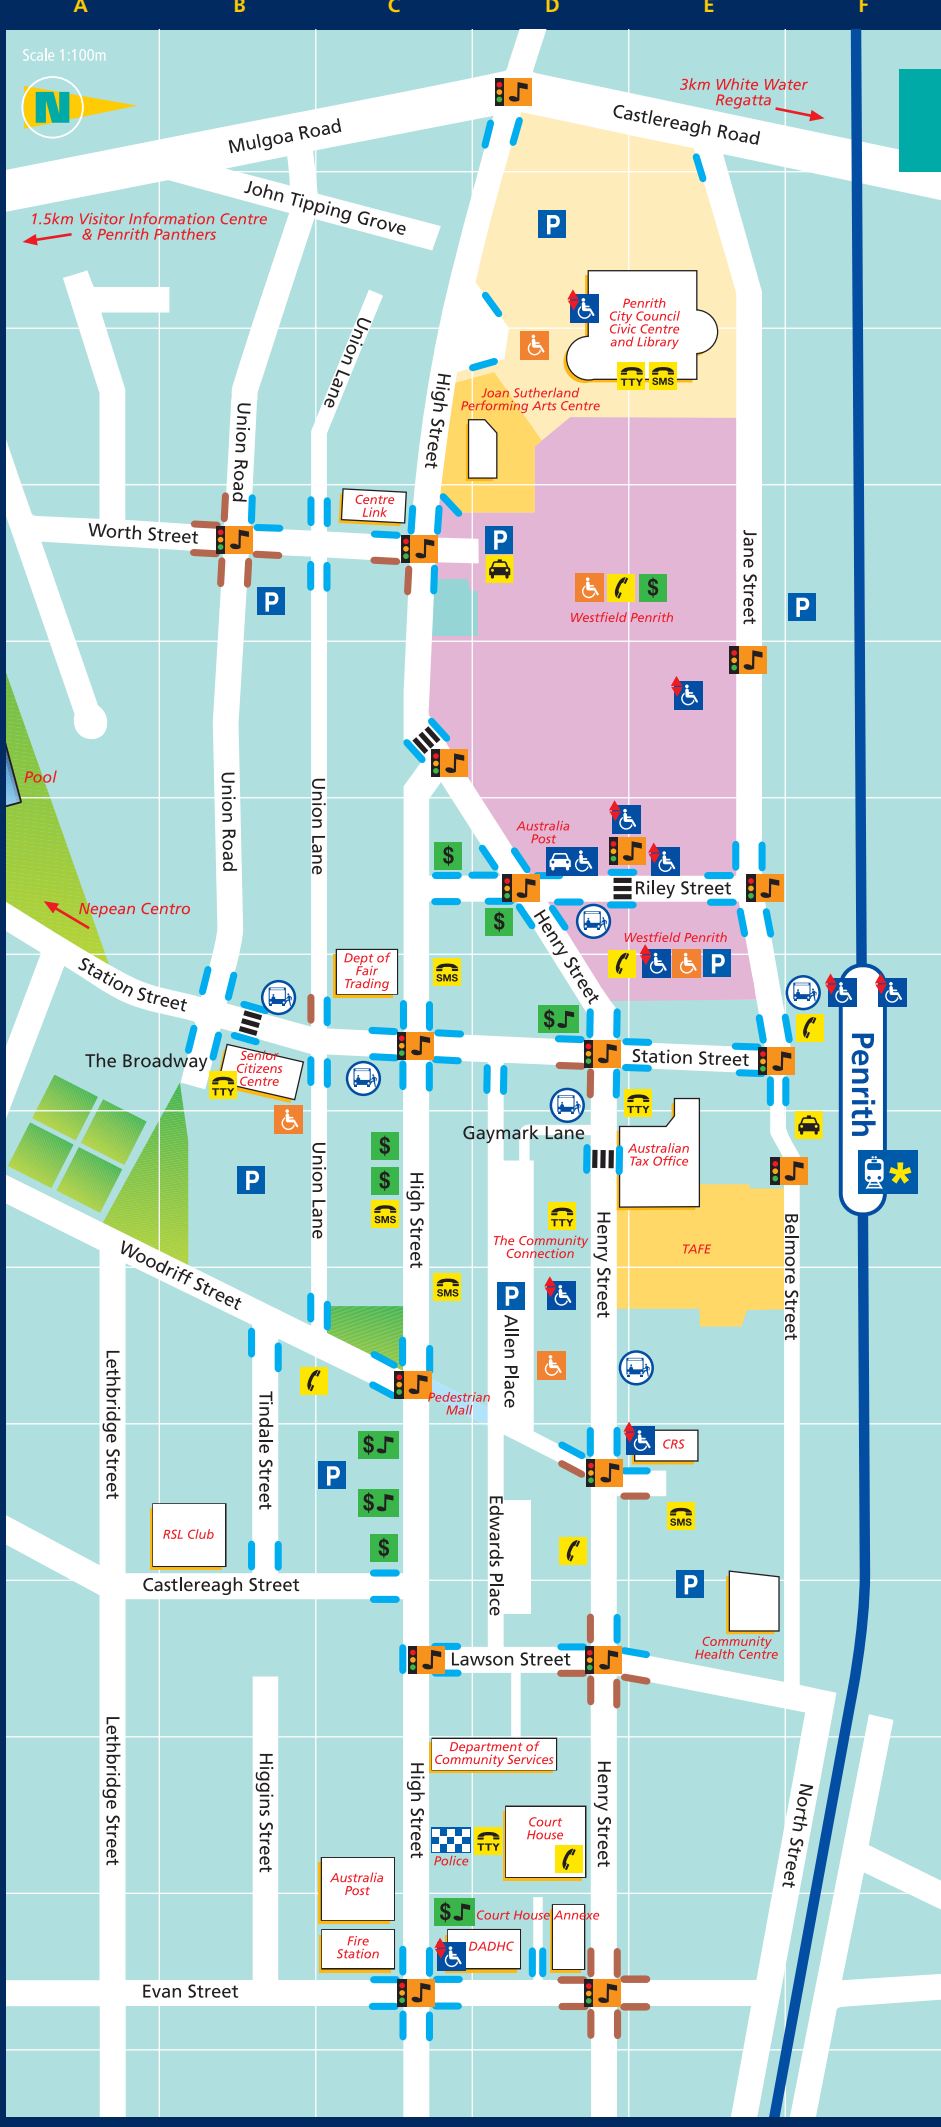

CITY CENTRE ACCESS MAP

PENRITH

Police Station

317 High StreetC12

Public Telephones

TTY Telephones

Penrith LibraryD3
 Senior Citizens CentreB7
 Penrith Police StationC12
 The Community ConnectionD8
 Cnr Henry & Station Sts (near ATO).....E7

SMS Telephones

461 High StreetC9
 482 High StreetC8
 541 High StreetC7
 Penrith LibraryD3
 1 Woodriff StreetE10

Bus Stop

Station street (near Union Lane)B6 and C7
 Penrith Railway Station
 (Bus Interchange)F7
 Henry Street Near TAFED7
 Riley St at Westfield PenrithD6

Toilets

Penrith LibraryD3
 Westfield PenrithD4 and E7
 Judges Car ParkB8
 Allen Place Car ParkD9

Easy Access Train Station

Penrith Railway StationF7

Taxi Ranks

Penrith Railway StationF8
 Westfield PenrithD4

Disability Drop off Point

No Parking

Westfield PenrithD6

Parking

With Accessible space

Penrith Council Car ParkD2
 Judges Car ParkB8
 Allen Place Car ParkD9
 Union Road Car Park
 Cnr Worth Street & Union RoadB4
 Soper Place Car parkE10