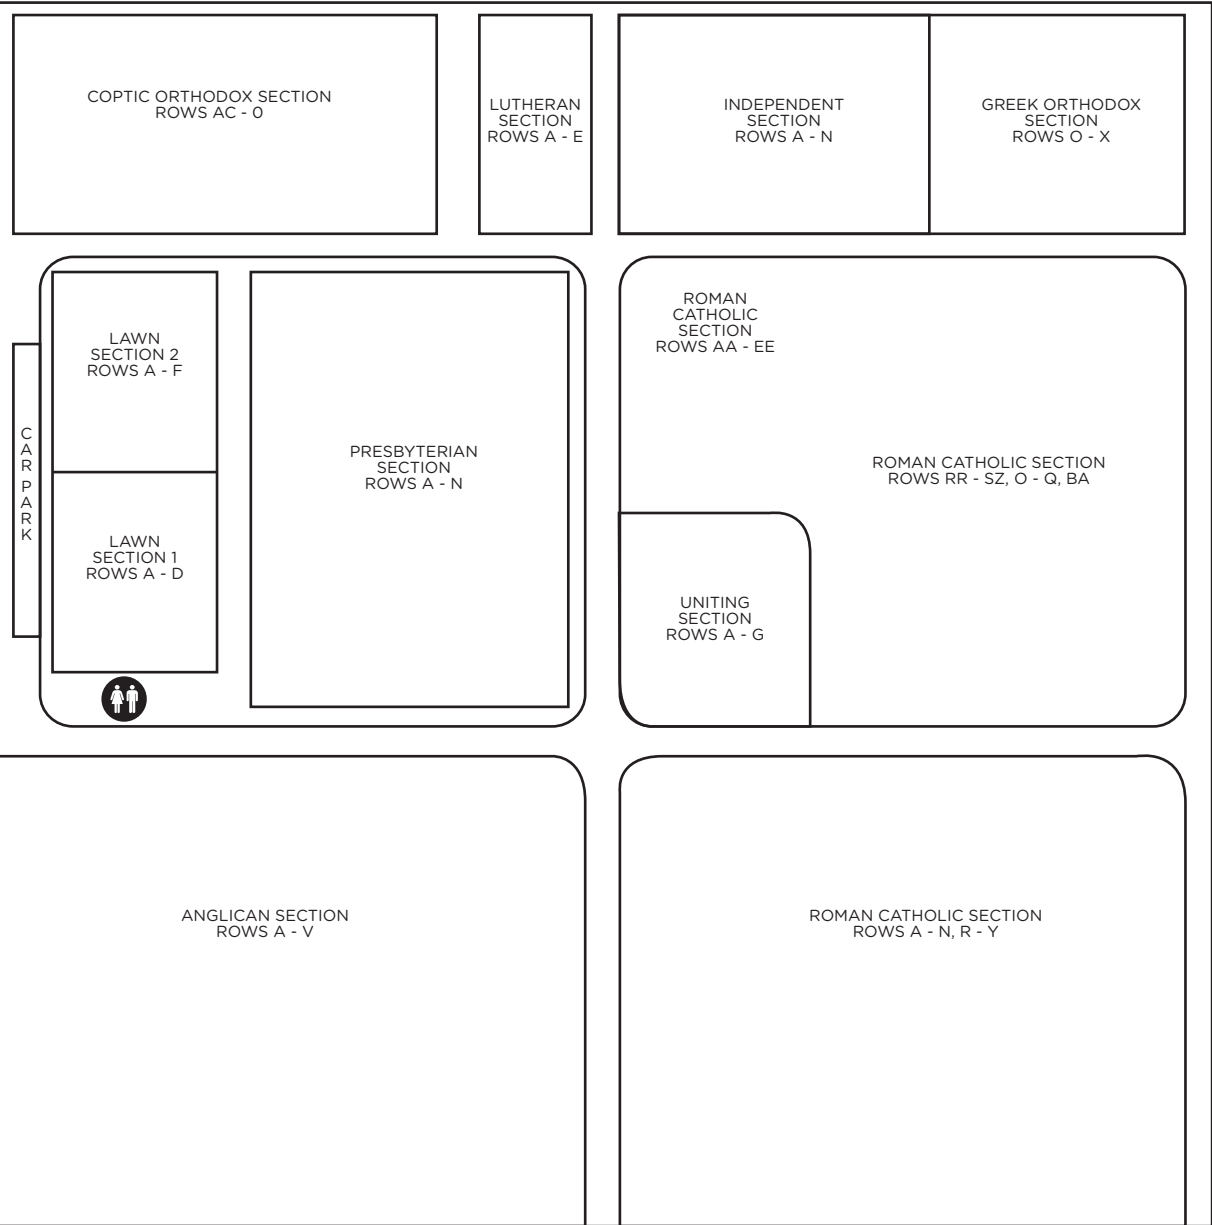

# ST MARYS GENERAL CEMETERY

OXLEY PARK PUBLIC SCHOOL

MAIN  
ENTRANCE →

SYDNEY STREET

GREAT WESTERN HIGHWAY