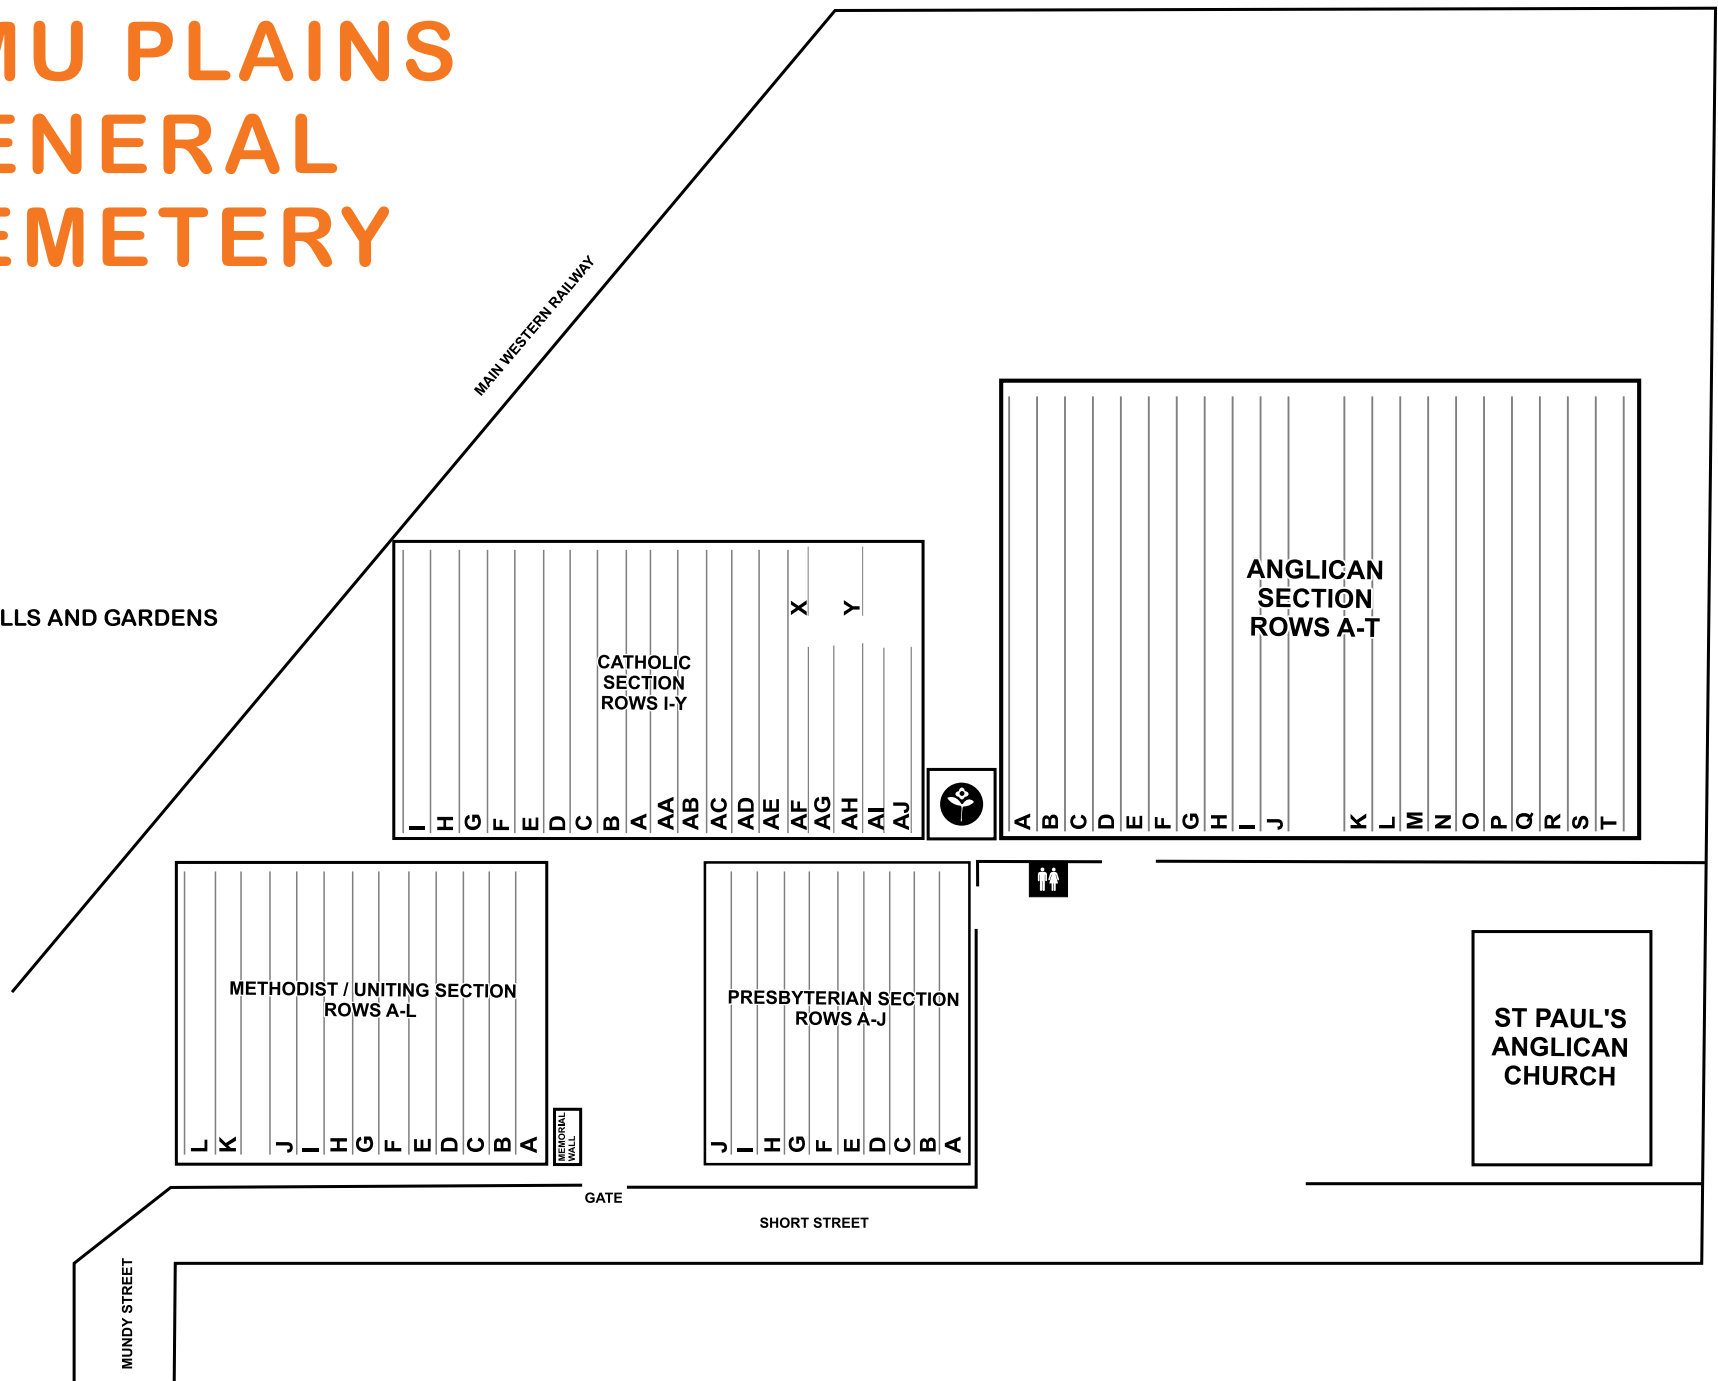

# EMU PLAINS GENERAL CEMETERY

TOILETS

COLUMBARIUM WALLS AND GARDENS

For information contact: Cemeteries Officer on 4732 7640  
 or by email: [cemetery@penrithcity.nsw.gov.au](mailto:cemetery@penrithcity.nsw.gov.au)  
 Website: [www.penrithcity.nsw.gov.au](http://www.penrithcity.nsw.gov.au)