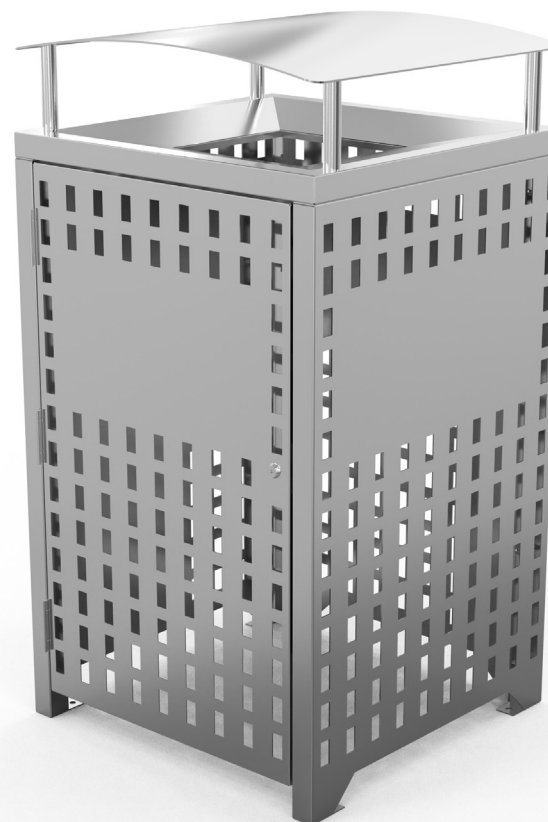

Allyce Langton

Procurement Officer

☎ 0430 032 324
✉ allyce.langton@penrith.city

Product: Athens Bin Enclosure – 240L Stainless Steel Laser Cut Curved Cover

Item code: PCC-46-ABELC24-SS

Price: \$3,440 (ex. GST)

Overall Size: 780(L) x 720(W) x 1325(H)mm

Location: All

BUBBLERS

Product: Venice Drinking Water Fountain
– DDA Compliant

Item code: PCC-50-VWF-DDA-DBBF

Price: \$3,870 (ex. GST)

Size: 700(L) x 200(W) x 825(H)mm

Material: 316 Grade Stainless Steel

Additions: Dog Bowl and Bottle Filler

Location: All

SEATING

Product: Barcelona DDA Seat with Armrests

- Item code:** PCC-47-ABSWG18A
- Price:** \$1,904 (ex. GST)
- Size:** 1800(L) x 568(W) x 845(H)mm
- Seat Height:** 450mm
- Slats:** Woodgrain Aluminium
– Western Red Cedar
- Slat Profile:** 70(W) x 30(H)mm
- Frame:** APO Grey
- End Caps:** Grey
- Location:** Park / Open Space