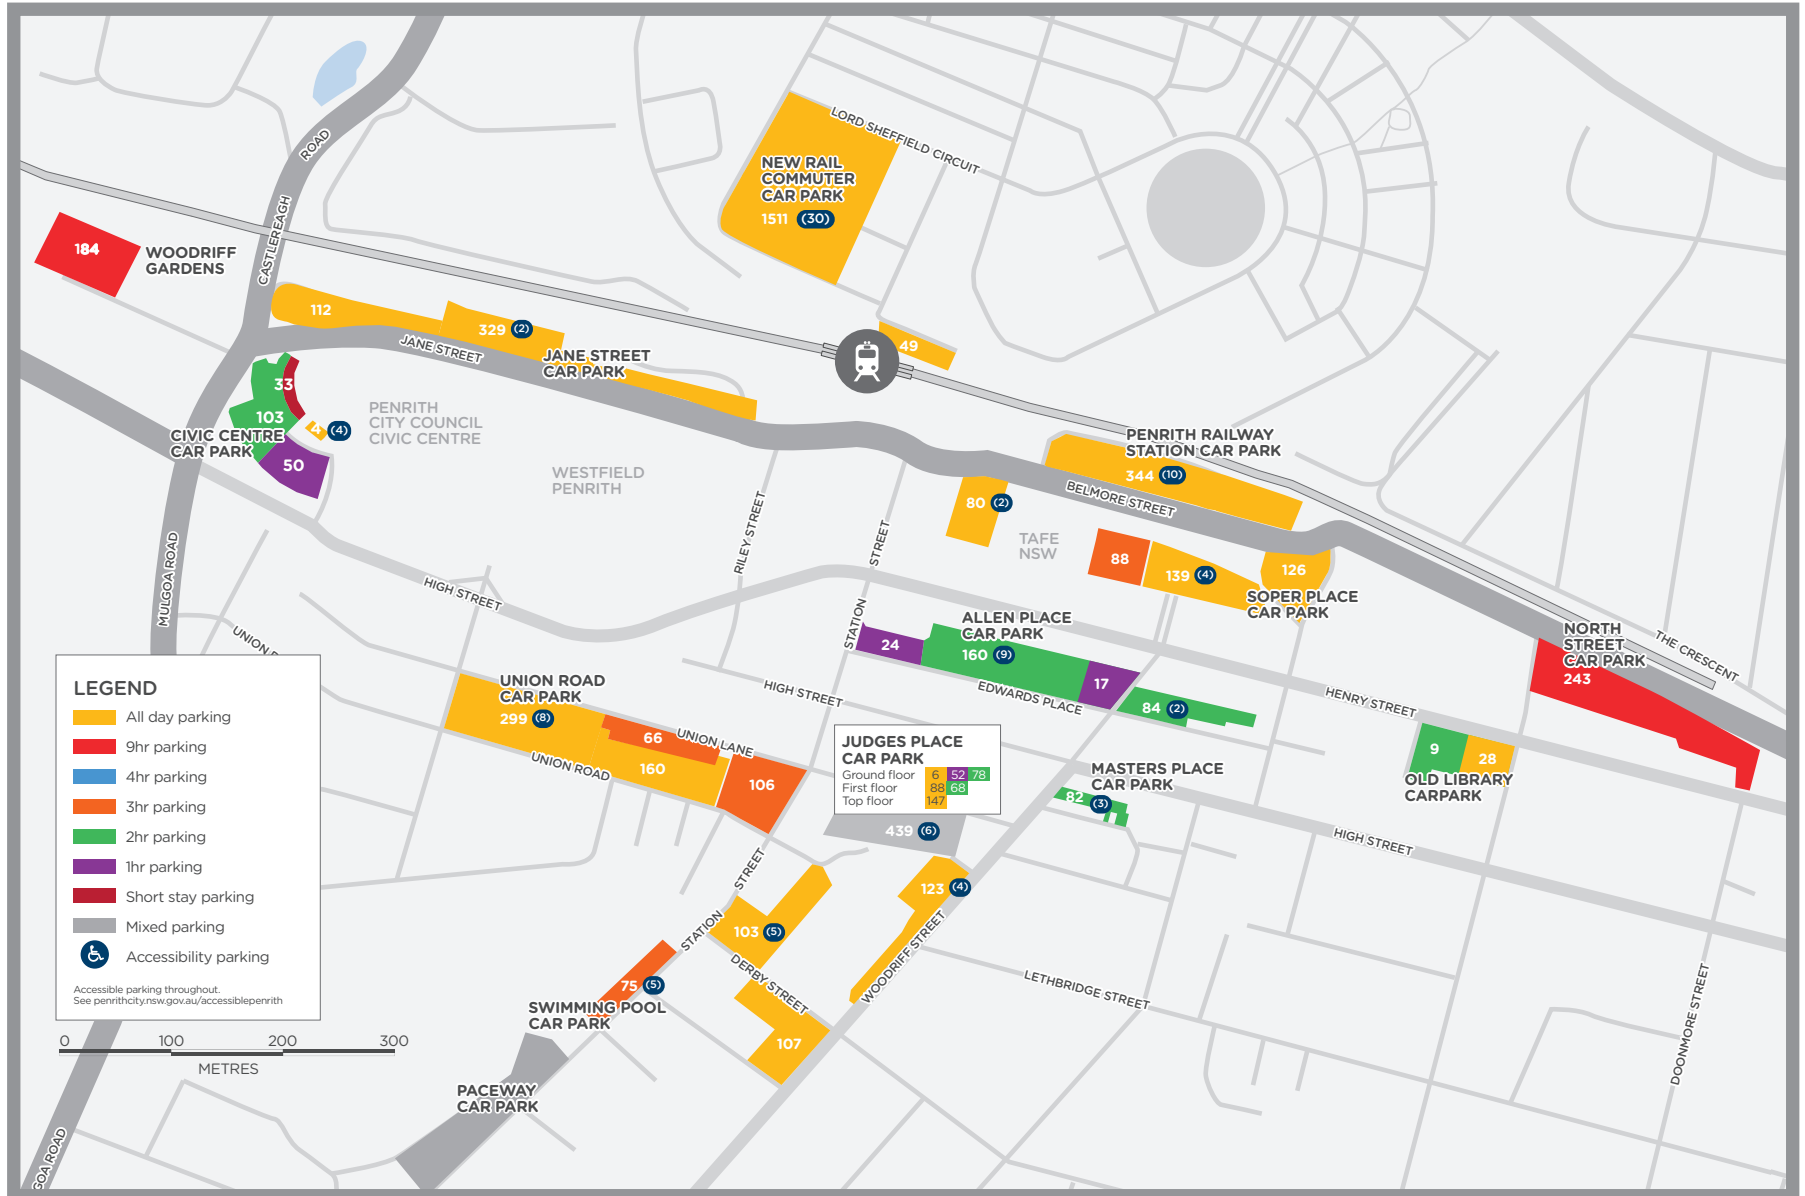

# PENRITH CITY CENTRE OFF-STREET PUBLIC CAR PARK LOCATIONS UPDATED MAY 2023

## PACEWAY CAR PARK

### Open 7 days:

7am - 9pm  
(excluding Wednesday)

### Wednesday:

2pm - 9pm

Parking may not be available during special events held at the Paceway.